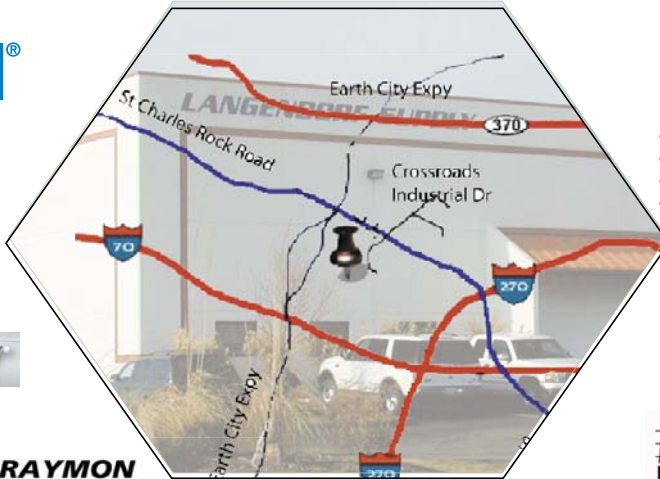

Langendorff Supply Company, Inc.

St Louis Office: 4653 Crossroads Industrial Drive • Bridgeton, MO • 63044

Phone: 314-291-4892 Fax: 314-291-7815

Web Page: www.lsc-inc.com • Email: lsc@lsc-inc.com

Toll Free 866-489-4892

www.lindabusa.com

- Spiral Ductwork
- Gasket Self Sealing Fittings
- Grilles
- Drum Louvers

www.titus-hvac.com

- Grilles, Registers and Diffusers
- Terminal Units
- Fan Coil Units

www.ductsox.com

- Fabric Air Dispersion System

www.gripple.com

- Cable Support System for Duct and Equipment

www.kees.com

- Security Bars & Grilles
- Kitchen Hoods

www.fantech.net

- Orifice damper - Combination Flow Measuring & Balance
- In-line Centrifugal Duct Fan

www.asicontrols.com

- Configurable System Controllers
- Pre-Programmed Package AC Controllers
- Variable Air Volume Controllers

www.sbt.siemens.com

- HVAC Variable Frequency Drives

www.thermalcoreinc.com

- Low Temperature Air Diffusers

www.reliablehvac.com

- Grilles, Registers and Diffusers

www.precisionaire.com

- Filters
- Filtration Systems

www.continentalfan.com

- Iris Damper - Flow Measuring & Balancing Types
- In-line Centrifugal Duct Fans

www.doncoair.com

- Diffusers
- Bar Grilles
- Square to Rounds

www.thermolec.com

- Electric Duct Heaters, SCR Control

www.qmarkmep.com

- Electric Heaters, Fans and Air Circulators

www.ajmfg.com

- Stainless Steel Grilles, Registers and Diffusers

www.dayus.com

- Plastic Grilles and Registers

www.veco-ny.com

- Seismic Isolators

www.marsair.com

- Air Doors and Curtains

www.americanmetalproducts.com

- Stacks and Breeching Systems

www.smcduct.com

- Spin-in Collars
- Airtites (EZ-Taps)

www.flexibletechnologies.com

- Flex Duct & Accessories

www.nordfab.com

- Quick-fit Duct Fitting Clamping System

www.flaktwoods.com

- Tunnel Fans
- Industrial Blowers

www.donaldson.com

- Dust & Fume Collection Equipment

www.ruskinsound.com

- Sound Attenuators
- Transfer Ducts
- Sound Panels

www.hartandcooley.com

- Grilles, Registers and Diffusers
- Baseboard Grilles

www.herculesindustries.com

- High Efficiency Take-Offs

www.lc-systems.com

- Air Units
- Kitchen Exhaust Hoods

www.seiho.com

- Spot Diffusers
- Round Registers
- Vents

www.youngregulator.com

- Remote Cable Control Devices
- Damper Controls
- Dampers

www.markserv.com

- Duct/Pipe/Equipment Markers
- Valve Tags
- Equipment Name Plates
- Signs

COOK

www.lorencook.com

- Exhaust & Supply Fans
- Blowers & Ventilators
- Gravity Vents
- Energy Recovery Units

www.ruskin.com

- Control Dampers
- Fire, Smoke and Fire/Smoke Dampers
- Louvers
- Duct Access Doors

www.dsp-monoxivent.com

- Dust, Vehicle & Fume Collection Equipment

www.plastecvent.com

- Polypropylene Fans & Accessories

www.tutco.com

- Electric Duct Heaters

www.milcorinc.com

- Access Doors
- Heat/Smoke Vents
- Hatches

www.spaceray.com

- Infrared Gas Heaters
- Ceramic Heaters

www.poweredaire.com

- Air Doors/Curtains - Opt Heat: direct/indirect heat, indirect gas, electric, steam and hot water

www.rpscub.com

- Roof Curbs, Equipment Rails, Pipe Supports

www.plasticair.com

- Fans & Exhauster (FRP & Polypropylene)